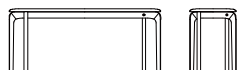

Bench 105
w105 d32 h43,5
¥57,000

¥55,000 (藍染, 柿渋, 柿渋鉄腐染)