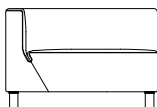

COCCO Living Price List

Walnut, Oak, Cherry / Natural oil finished

One Arm Sofa 105 (Left,Right)
w105 d70 h68 sh43,5