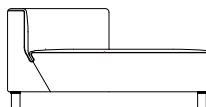

Unit C
w70 d35 h42.5
¥78,000

Unit D
w70 d35 h42.5
¥85,000

Unit Base
w70 d35 h4
¥12,000

Drawer
w32.5 d30 h4.5
¥9,800

COCCO Living Price List

Walnut, Oak, Cherry / Natural oil finished

One Arm Sofa 105 (Left,Right)
w105 d70 h68 sh43,5