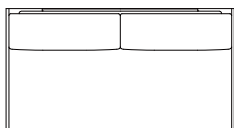

PISOLINO Price List

Walnut, Oak, Cherry / Natural oil finished

Sofa Bed 158
w158 d85 h72 sh35