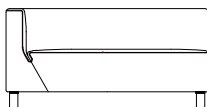

COCCO Living Price List

Walnut, Oak, Cherry / Natural oil finished

One Arm Sofa 140 (Left,Right)
w140 d70 h68 sh43,5