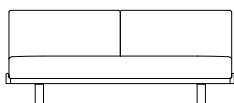

PISOLINO Price List

Walnut, Oak, Cherry / Natural oil finished

Sofa Bed 158
w158 d85 h72 sh35