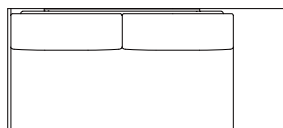

Sofa Bed 193
w193 d85 h72 sh35

ITEM	Sofa Bed 158	Sofa Bed 193	Ottoman 77	Cushion S
RANK 1	¥ 400,000	¥ 417,000	¥ 90,000	¥ 15,000
RANK 2	¥ 405,000	¥ 421,000	¥ 91,000	¥ 16,000
RANK 3	¥ 413,000	¥ 429,000	¥ 91,000	¥ 17,000
RANK 4	¥ 427,000	¥ 443,000	¥ 101,000	¥ 19,000