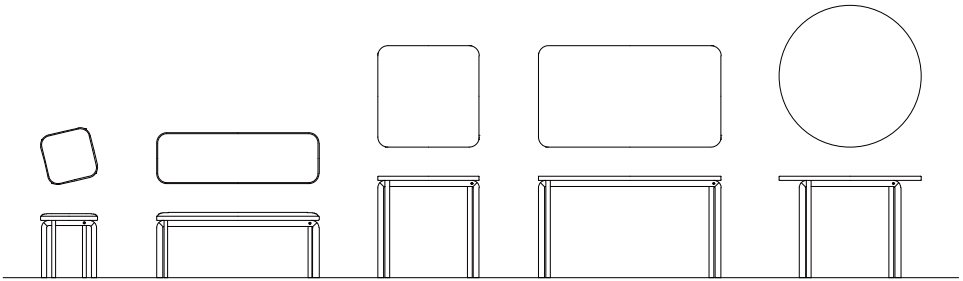

The image features a semi-circular wooden surface in the foreground, showing a detailed wood grain pattern. The background is a light-colored brick wall. The text 'DENTO' is centered on the wooden surface in a large, bold, white sans-serif font.

DENTO

PRODUCT LIST

COCCO Dining & Unit Price List

Walnut, Oak, Cherry / Natural oil finished

Stool
w35 d35 h44

Bench
w112 d35 h44

Dining Table 70
w70 d70 h70
¥104,000

Dining Table 126
w126 d70 h70
¥164,000