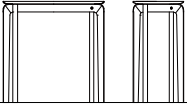

LISCIO Living Price List

Walnut, Oak, Cherry / Natural oil finished

Dining Table 35*70
w35 d70 h70
¥79,000