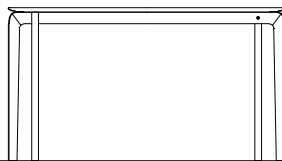

Dining Table 126*70
w126 d70 h70
¥138,000