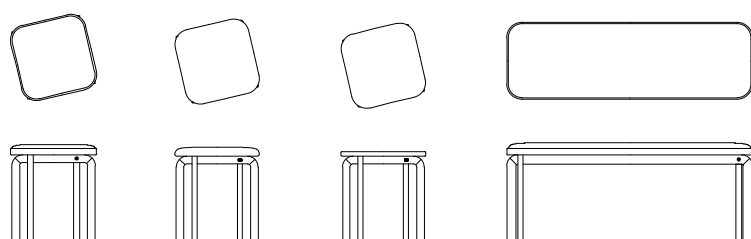

# COCCO Dining

Walnut, Oak, Cherry / Natural oil finished

**Stool**  
w35 d35 h44

**Stool (Cloth)**  
w35 d35 h44

**Stool (Board)**  
w35 d35 h41.5  
¥32,000

**Bench**  
w112 d35 h44

**Dining Table 70**  
w70 d70 h70  
¥111,000