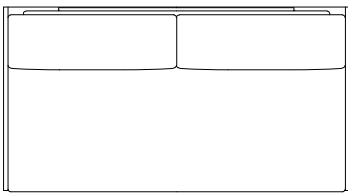

PISOLINO

Walnut, Oak, Cherry / Natural oil finished

Sofa Bed 158
w158 d85 h72 sh35