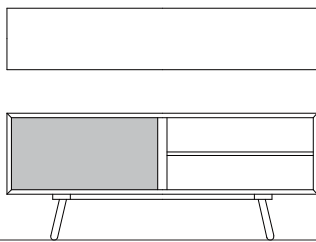

Box 142
w142 d28 h58
¥176,000