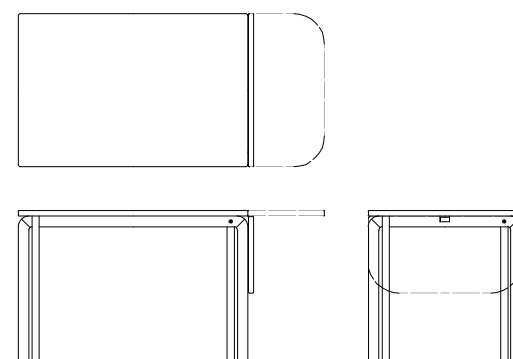

Extention Table 105~140
w105~140 d70 h70
¥183,000

ITEM	Stool (Cushion)	Stool (Cloth)	Bench (Cushion)
RANK 1	¥50,000 (¥7,300)	¥40,000	¥110,000 (¥12,700)
RANK 2	¥51,000 (¥8,200)	¥41,000	¥111,000 (¥14,800)
RANK 3	¥52,000 (¥9,100)	¥42,000	¥112,000 (¥17,200)
RANK 4	¥53,000 (¥10,000)	¥43,000	¥113,000 (¥19,000)