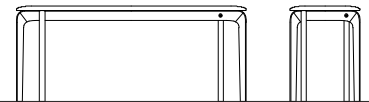

**Stool (3Legs)**  
w39 d39 h43.5  
¥28,000 (無垢板)  
¥33,000 (カラー)  
¥58,000 (藍染.柿渋.柿渋鉄媒染)

**Stool (4Legs)**  
w37 d37 h43.5  
¥32,000 (無垢板)  
¥37,000 (カラー)  
¥63,000 (藍染.柿渋.柿渋鉄媒染)

**Bench 105**  
w105 d32 h43.5  
¥61,000