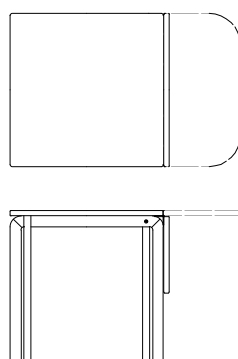

Extention Table 70~105
w70~105 d70 h70
¥153,000