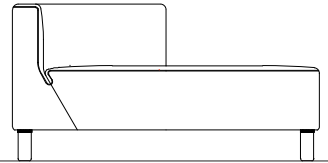

ITEM	Stool (Cushion)	Stool (Cloth)	Bench (Cushion)
RANK 1	¥50,000 (¥7,300)	¥40,000	¥110,000 (¥12,700)
RANK 2	¥51,000 (¥8,200)	¥41,000	¥111,000 (¥14,800)
RANK 3	¥52,000 (¥9,100)	¥42,000	¥112,000 (¥17,200)
RANK 4	¥53,000 (¥10,000)	¥43,000	¥113,000 (¥19,000)

# COCCO Living

Walnut, Oak, Cherry / Natural oil finished

One Arm Sofa 105 (Left, Right)  
w105 d70 h68 sh43.5

One Arm Sofa 140 (Left, Right)  
w140 d70 h68 sh43.5

Couch 140 (Left, Right)  
w140 d70 h68 sh43.5