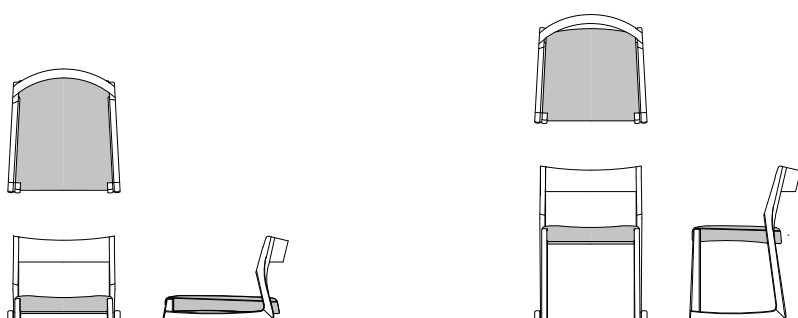

RITO

Walnut, Oak, Cherry / Natural oil finished

Zaisu L
w52 d58 h39 sh10.5

Side Chair
w52 d51 h71.5 sh43

ITEM	Zaisu L	Side Chair
RANK 1	¥135,400	¥147,600
RANK 2	¥136,300	¥148,500
RANK 3	¥137,200	¥149,400
RANK 4	¥138,100	¥150,300