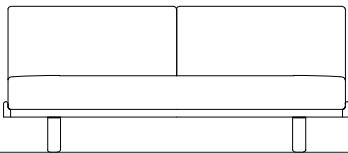

PISOLINO

Walnut, Oak, Cherry / Natural oil finished

Sofa Bed 158
w158 d85 h72 sh35