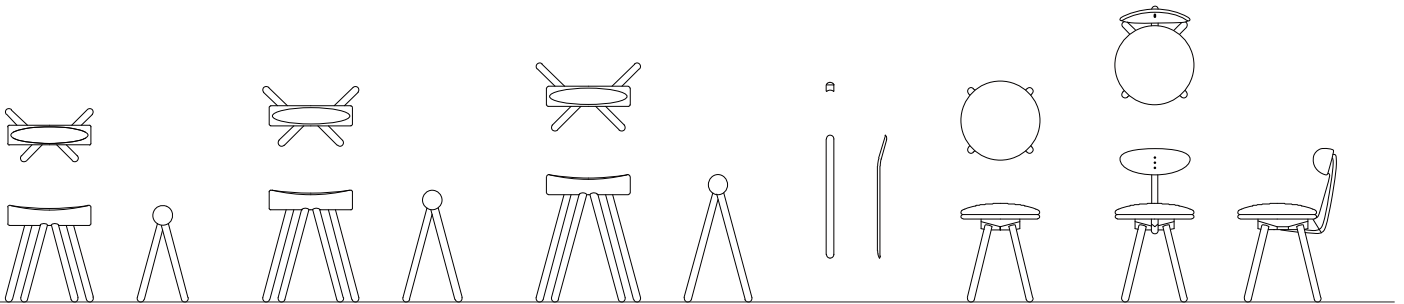

ES

Walnut, Oak, Cherry / Natural oil finished

Stool L
w40 d24 h44
¥37,000

Stool M
w44 d27 h51
¥40,000

Stool H
w48 d31 h58
¥43,000

Shoehone
w3.5 d4 h56
¥8,000

Circle stool
w36 d36 h45

Side Chair
w36 d45 h70 sh45

ITEM	Circle Stool (Cushion)	Side Chair (Cushion)
RANK 1	¥56,000 (¥6,900)	¥67,000 (¥6,900)
RANK 2	¥57,000 (¥7,900)	¥68,000 (¥7,900)
RANK 3	¥58,000 (¥9,000)	¥69,000 (¥9,000)
RANK 4	¥59,000 (¥10,000)	¥70,000 (¥10,000)